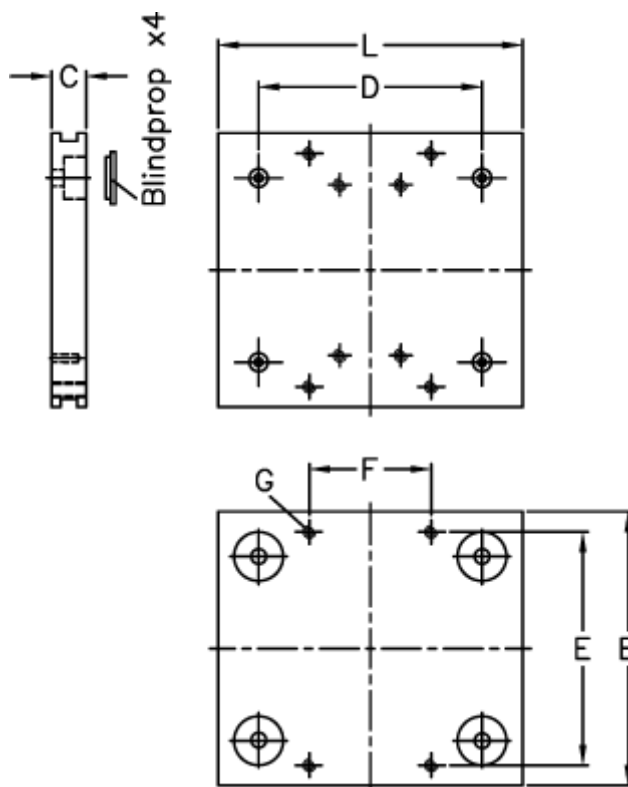

Article number: 057113012075

Description: Hepco GV3 carriage plate CP 12 13 L75

Measures

B	= 40
C	= 7.34
d	= 60
E	= 30
F	= 25
For bearing	= 13
For slide	= MS/NMS 12
L	= 75

Threaded hole G = 4 x M4